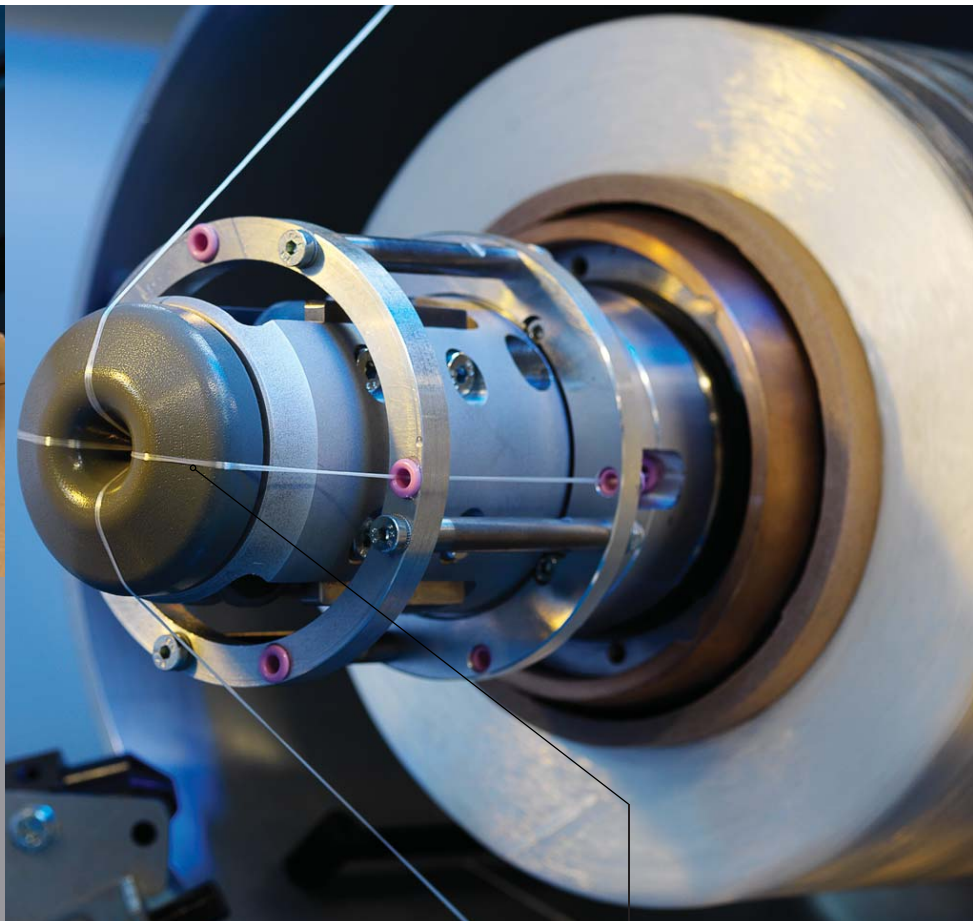

Roblon Binder Yarn

PREVIOUSLY KNOWN AS 'ROBLON POLYESTER BINDER YARN'

Roblon Binder Yarn is available in Low Shrinkage and Ultra Low Shrinkage versions and used for high-speed binding of SZ-stranded optical fibres and tapes.

Very high spool quality enables yarn package to withstand rotational speeds exceeding 4000 rpm.

- > High grade polyester
- > Spool may exceed 4000 rpm
- > Dual-end versions available
- > Ultra low shrinkage version available
- > Optimal use in Roblon concentric binders

Optical fibre cable designs are becoming more and more compact and, therefore, low shrinkage binder yarn now forms part of Roblon's standard range. Further, Roblon is the first to market the ultra low shrinkage polyester binder yarn. Roblon Binder yarn is made of high grade polyester which ensures the constant elongation properties required for precise tension control during production. It can also be supplied as dual-end version, i.e. two parallel yarns are pulled off at the same time. This increases the line speed by up to 50%.

Using dual-end yarn can increase the line speed significantly and reduce the binding tension.

Roblon Binder Yarn

PREVIOUSLY KNOWN AS 'ROBLON POLYESTER BINDER YARN'

Property	unit	test method	1100 dtex LS	1670 dtex LS	2200 dtex LS	1100 dtex ULS*	2200 dtex ULS*
Metre weight	g/m	ASTM D 885	0.110	0.167	0.220	0.110	0.220
Runnage	m/kg	ASTM D 885	9000	6000	4500	9000	4500
Breaking strength	N	ASTM D 885	65	100	135	75	150
Elongation at break	%	ASTM D 885	20	20	20	23	23
Shrinkage at 190C x 15min	%	Roblon method	4.0	4.0	4.0	0.6	0.6
Shrinkage at 150C x 15min	%	Roblon method	2.0	2.0	2.0	0.25	0.25