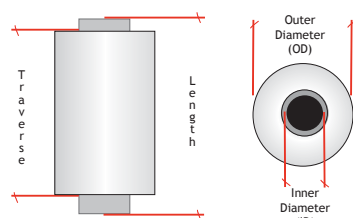

Roblon Binder Yarn

PREVIOUSLY KNOWN AS 'ROBLON POLYESTER BINDER YARN'

Property	unit	test method	1100 dtex LS	1670 dtex LS	2200 dtex LS	1100 dtex ULS*	2200 dtex ULS*
Metre weight	g/m	ASTM D 885	0.110	0.167	0.220	0.110	0.220
Runnage	m/kg	ASTM D 885	9000	6000	4500	9000	4500
Breaking strength	N	ASTM D 885	65	100	135	75	150
Elongation at break	%	ASTM D 885	20	20	20	23	23
Shrinkage at 190C x 15min	%	Roblon method	4.0	4.0	4.0	0.6	0.6
Shrinkage at 150C x 15min	%	Roblon method	2.0	2.0	2.0	0.25	0.25

(* new product, October 2009)

Standard spool specifications	unit	tolerance	90x210 spools	107x210 spools	127x210 spools
Inner diameter	mm	0.2 mm	90.3	107	127
Length	mm	0.2 mm	210	210	210
Traverse	mm	0.1 mm	200	200	200

Standard packing information	unit	100x100 pallets
Spools per box	spools	4
Spools per pallet	spools	48 or 64
Pallet length	cm	100
Pallet width	cm	100
Pallet height	cm	86 or 108

Spool specifications